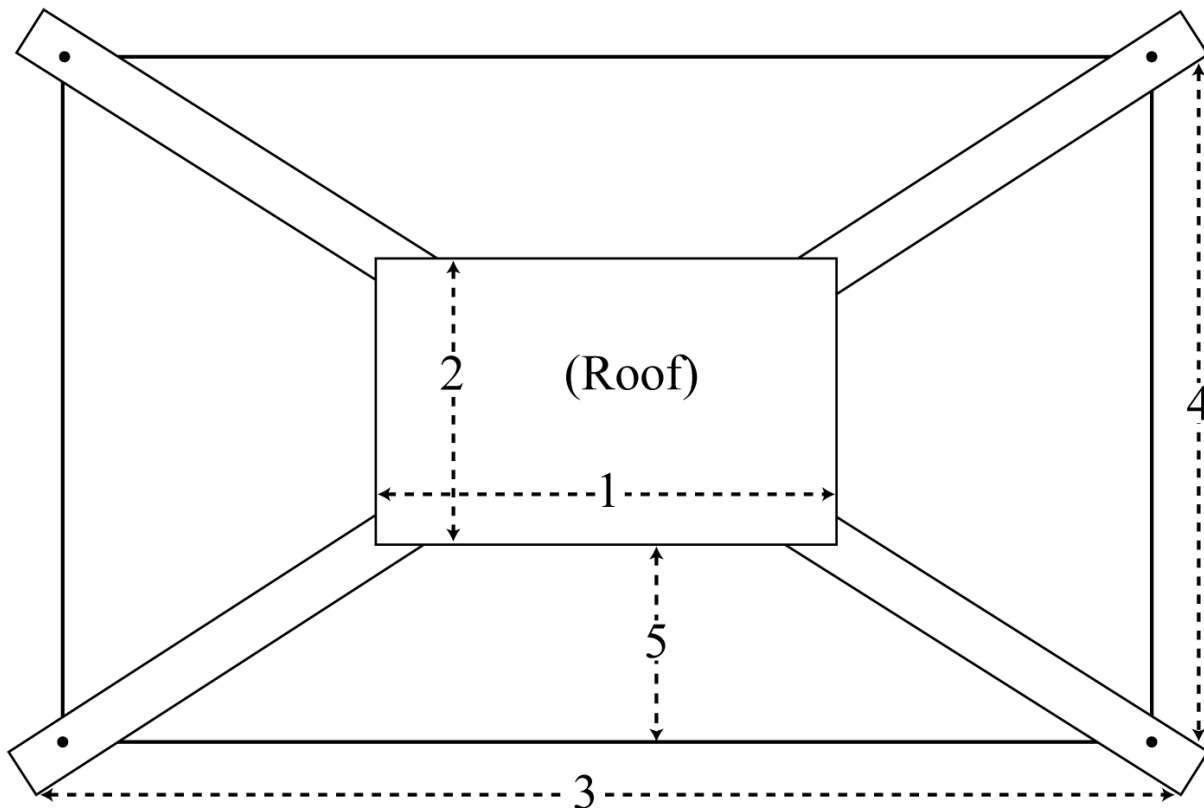

## MEASUREMENT GUIDE (Gazebo Top View)

1. Roof Length Measure outside edge to outside edge
2. Roof Width Measure outside edge to outside edge
3. Length Measure outside corner to outside corner. **Dot to Dot**
4. Width Measure outside corner to outside corner. **Dot to Dot**
5. Side Panels Measure from top edge of panel to bottom edge of panel

### **Special Requirements:**

- a. Use exact measurements – please do not round up or down
- b. If there are rafters, measure the distance between the center of the rafter to center of next rafter. And measure center of rafter to outside corner